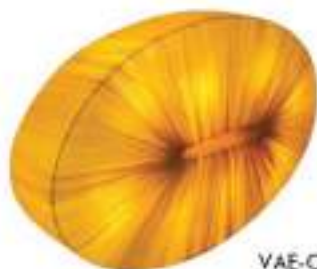

# GRAND CMP

collection

**VAE-CMP-003**  
Silk | Polyester  
W145 x D145 x 63 cm  
Suspension Lamp

**VAE-CMP-005**  
Silk | Polyester  
D220 x H45 cm  
Suspension Lamp

**VAE-CMP-001**  
Silk | Polyester  
W200 x D120 x H30 cm  
Suspension Lamp