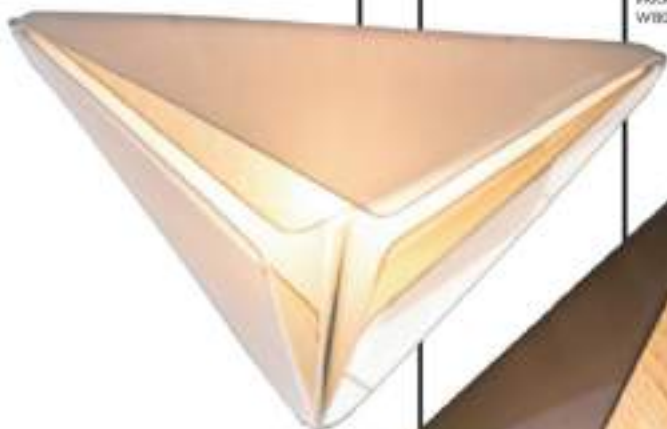

## VAE-GL-P3

Steel in Antique Brown finish  
D60 x H39 cm  
Pendant Lamp

**VAB-SO-P80**

Pendant Lamp

Black/Brown [BB] | Cream/White [CW]  
W80 x D60 x H30 cm

**VAB-SO-P50**

Pendant Lamp

Black/Brown [BB] | Cream/White [CW]  
W50 x D50 x H30 cm