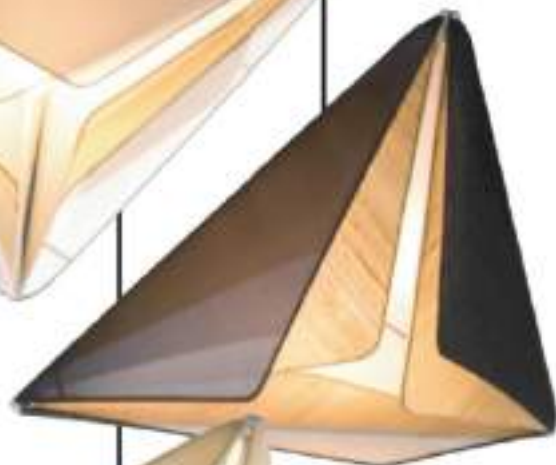

## VAE-GL-P3

Steel in Antique Brown finish  
D60 x H39 cm  
Pendant Lamp

**VAB-SO-P80**

Pendant Lamp

Black/Brown [BB] | Cream/White [CW]  
W80 x D60 x H30 cm

**VAB-SO-P50**

Pendant Lamp

Black/Brown [BB] | Cream/White [CW]  
W50 x D50 x H30 cm