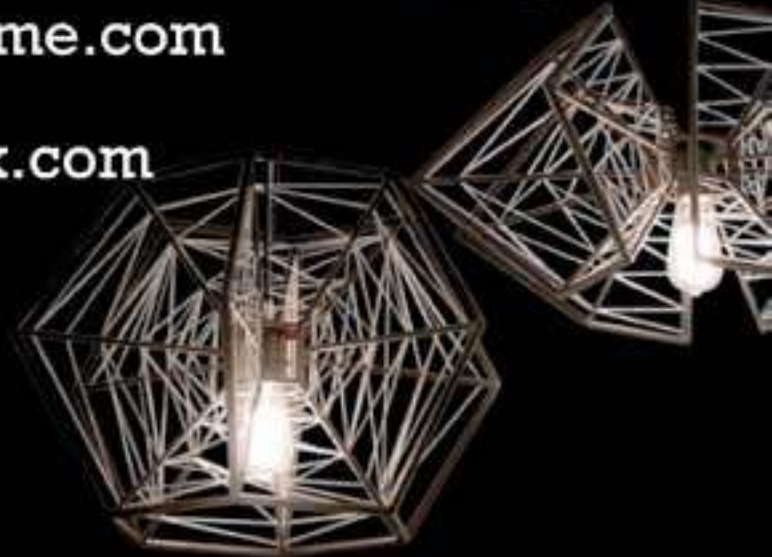

ovas-home.com

veillux.com