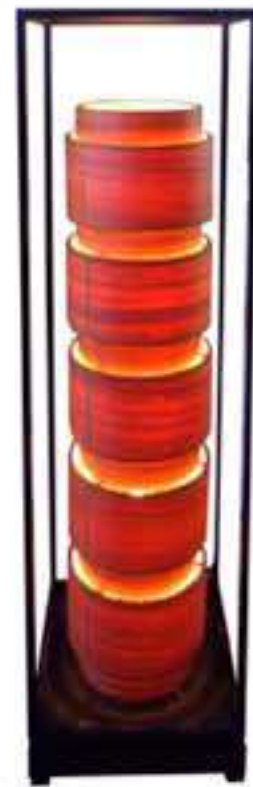

Model : CM-001F
Dimension : W30 x D30 X H170
Floor Lamp