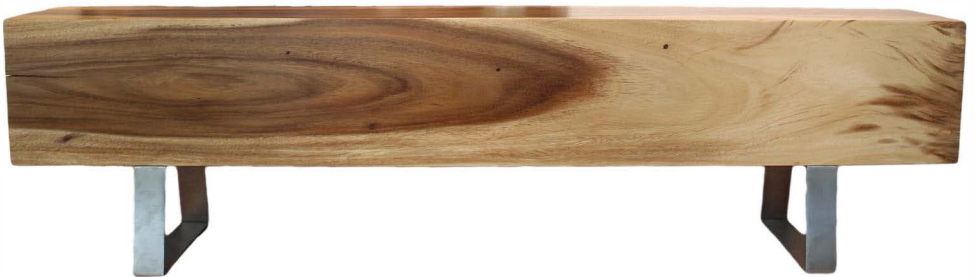

THE ART OF LIFESTYLE

INDULGE IN THE POWER OF NATURAL BEAUTY WITH THE OV-WDSS COLLECTION OF SOLID WOOD FURNITURE.

Metal Frame Options

Stainless Steel - Chrome | Matt Hairline
Powder Coated Steel - Black | other colours